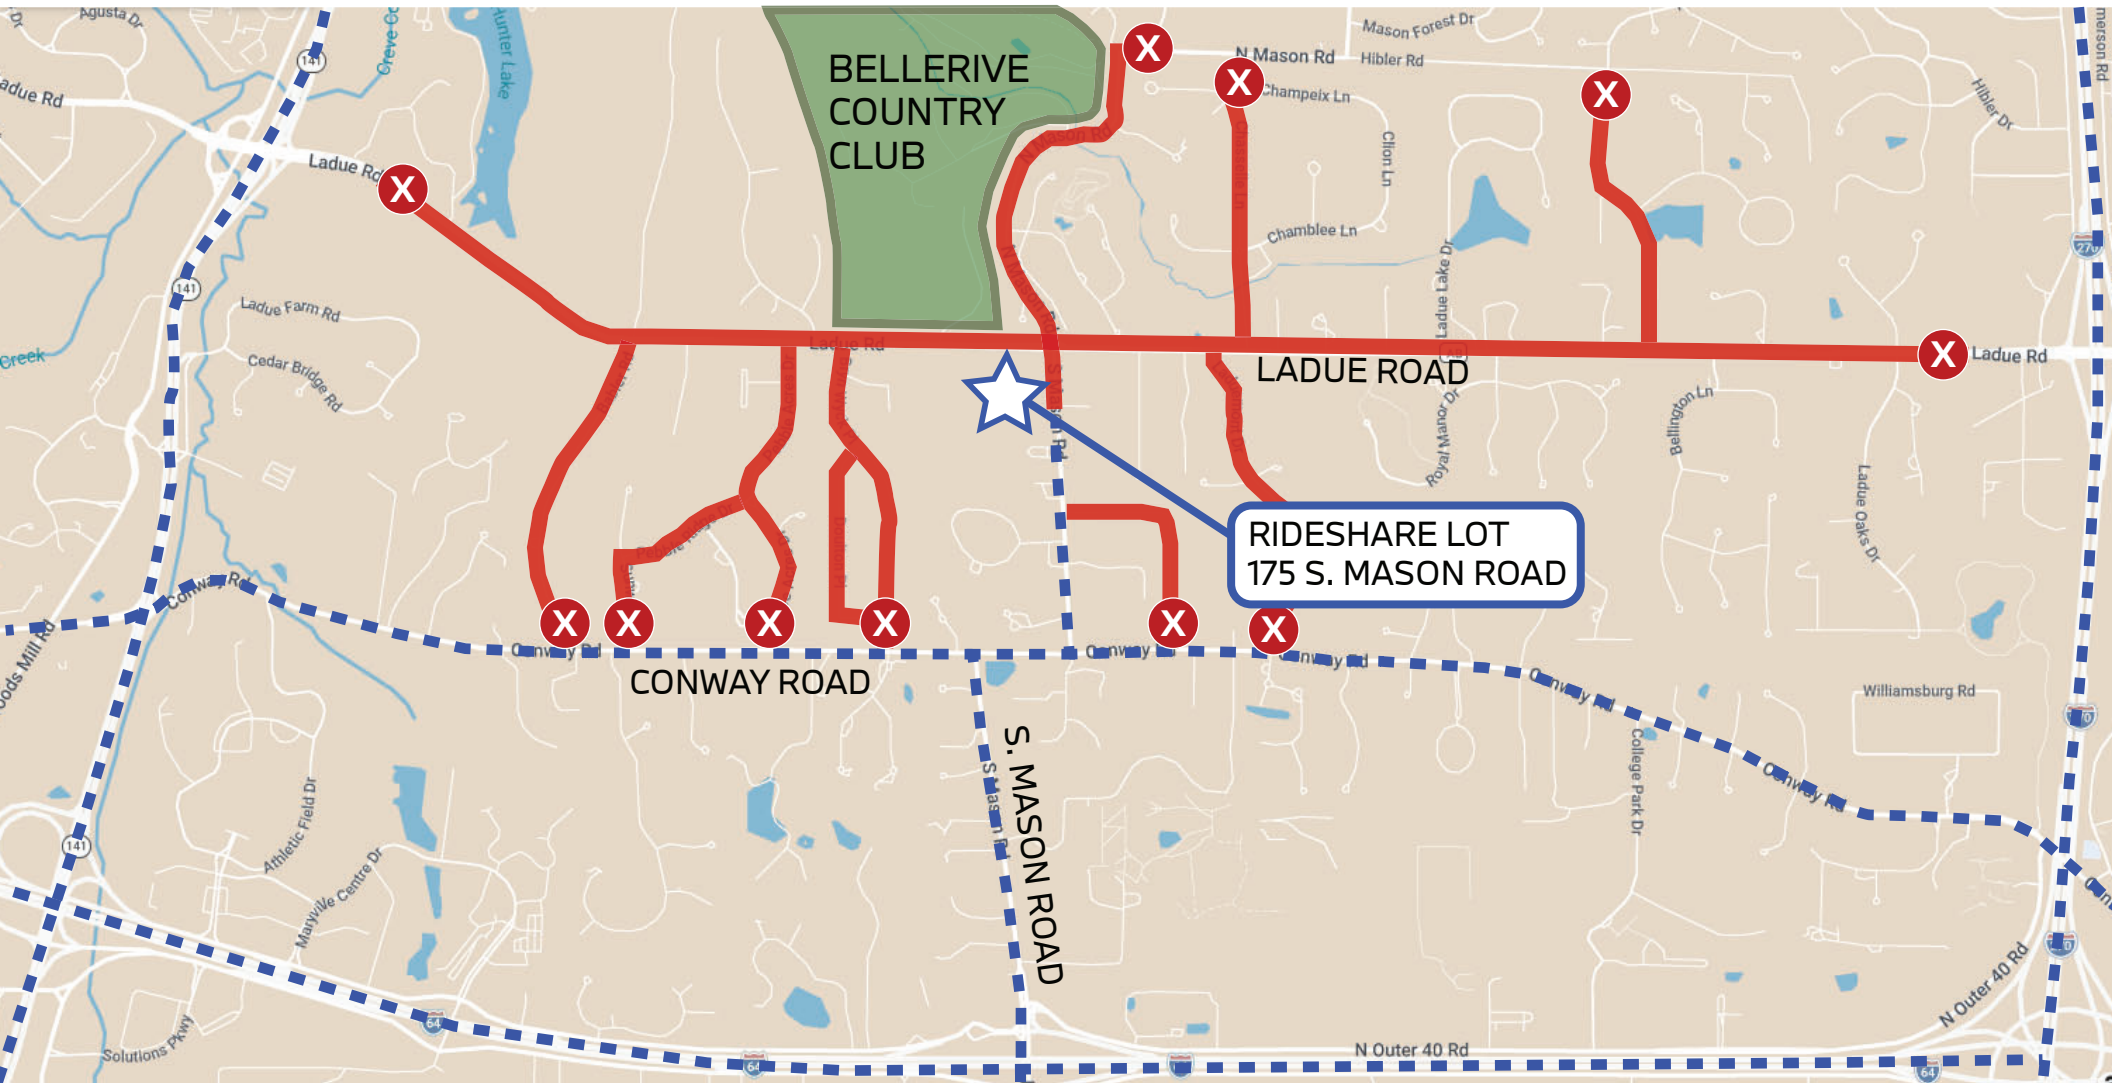

BMW CHAMPIONSHIP

OFFICIAL RIDESHARE LOT AREA TRAFFIC FLOW

KEY:

-  OPEN ROUTE FOR RIDESHARE TRAFFIC
-  RESTRICTED ACCESS